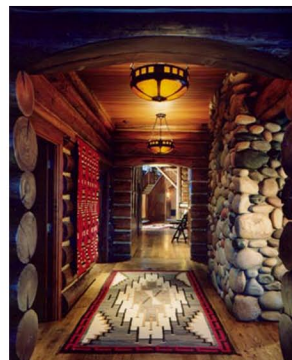

adaptive design group, inc. providing lifestyle systems engineering for

MOUNTAIN RUSTIC

projects

lifestyle systems engineering:

lighting design & specification
dimming controls & programming
electrical design
secure home networks
full home systems IoT integration
motorized blinds and shades design
... one solution

and offering:

design
engineering
biddable/buildable drawings
biddable/buildable specifications
budgeting
bid consulting
installation management
sub contractor management
final aim, tune and programming

nation wide projects

All projects above: Lighting Design By Glenn M Johnson

Glenn Merlin Johnson
President & CEO
o. (435) 602-5800 ext 103
glenn@adaptivedg.com
www.adaptivedg.com